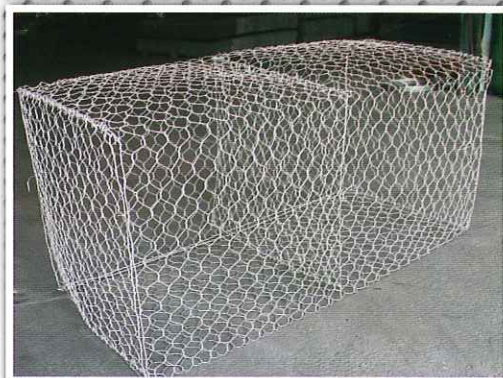

1000MM | 10KG
MATERIAL : STAINLESS STEEL

STRAIGHT BARBED TAPE

500MM | 6KG
MATERIAL : GALVANISED

Traditional Top Wall
- Broken Glasses On Concrete Wall

MODERN HOUSING SECURITY OPTION

1.25M(L) X 2MM THICKNESS
FINISHING : GALVANISED

PVC / GI BARB WIRE

GABION CAGE PVC / GI

WIRE GAUGE	WEIGHT
12	6KG ,10KG
13	6KG ,10KG
14	6KG ,10KG
15	6KG ,10KG
16	6KG ,10KG

FINISHING : GI / PVC COATED
PVC 12G OR 10G ONLY

1M X 1M X 1M
2M X 1M X 1M
3M X 1M X 1M
2M X 1M X 0.3M
1M X 1M X 0.5M
FINISHING : GI / PVC COATED