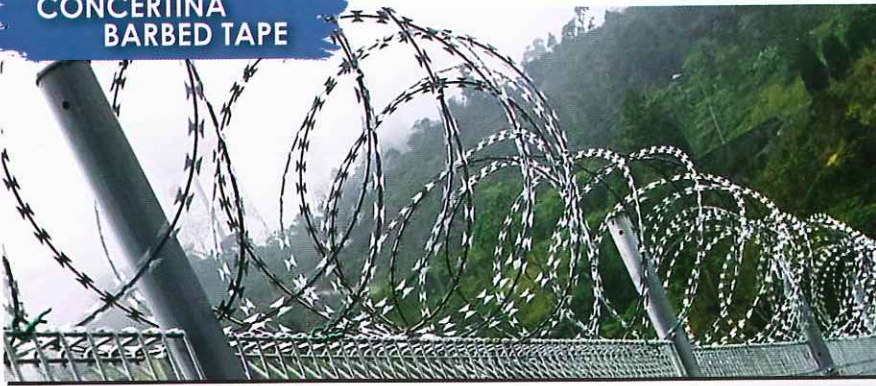

SECURITY BARBED TYPE

CONCERTINA BARBED TAPE

COIL DIAMETER	WEIGHT
500MM	6KG
700MM	8KG
1000MM	10KG
FINISHING : GALVANISED