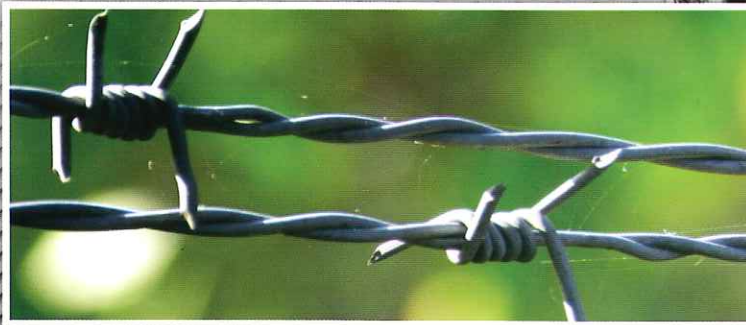

SECURITY BARBED WIRE

HIGH TENSILE BARB WIRE