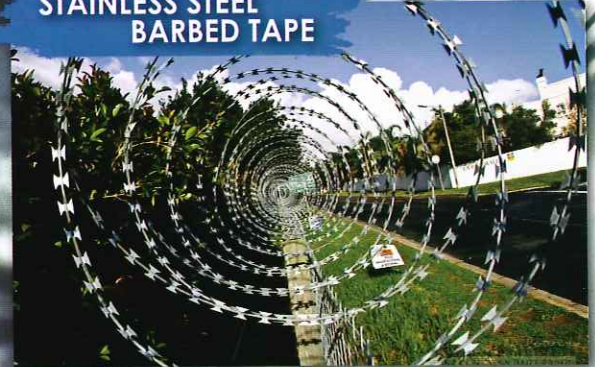

1000MM | 10KG
MATERIAL : STAINLESS STEEL

STRAIGHT BARBED TAPE

500MM | 6KG
MATERIAL : GALVANISED

Traditional Top Wall
- Broken Glasses On Concrete Wall

MODERN HOUSING SECURITY OPTION

1.25M(L) X 2MM THICKNESS
FINISHING : GALVANISED