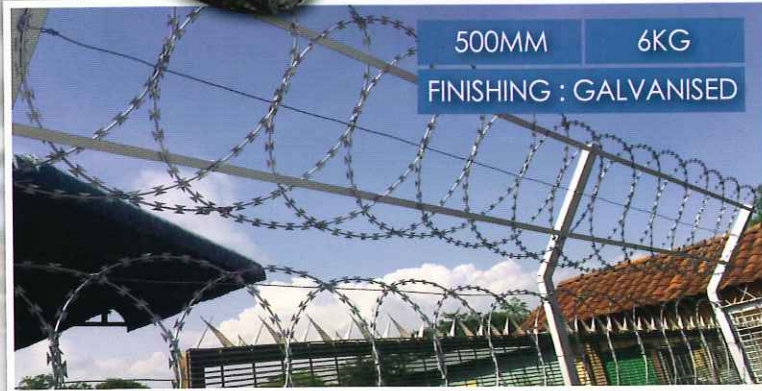

SECURITY BARBED TYPE

CONCERTINA BARBED TAPE

COIL DIAMETER	WEIGHT
500MM	6KG
700MM	8KG
1000MM	10KG
FINISHING : GALVANISED	

FLAT WRAP BARBED TAPE

500MM | 6KG
FINISHING : GALVANISED

STAINLESS STEEL BARBED TAPE

1000MM | 10KG
MATERIAL : STAINLESS STEEL

STRAIGHT BARBED TAPE

500MM | 6KG
MATERIAL : GALVANISED

Traditional Top Wall
- Broken Glasses On Concrete Wall

MODERN HOUSING SECURITY OPTION

1.25M(L) X 2MM THICKNESS
FINISHING : GALVANISED