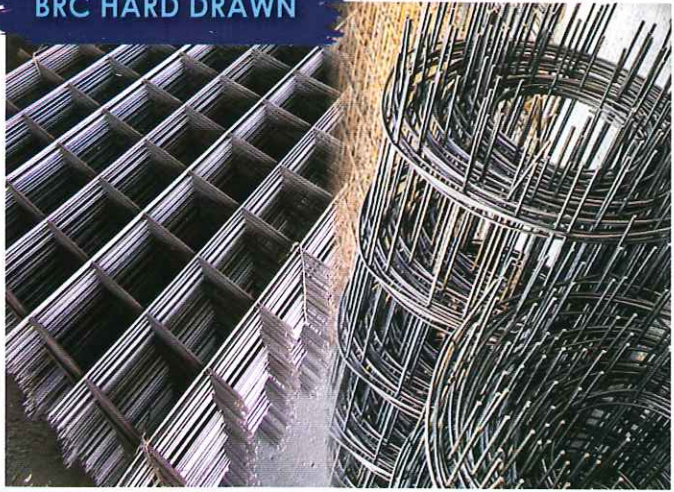

BRC WIRE MESH

BRC HARD DRAWN