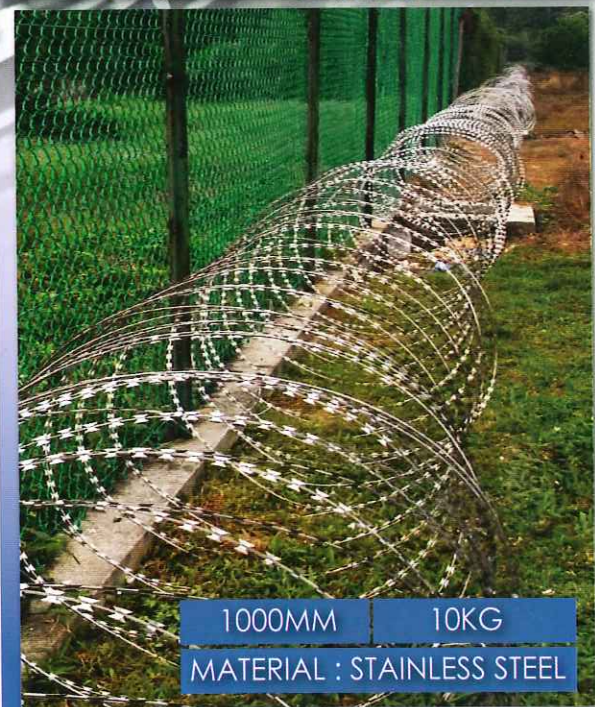

SECURITY BARBED TYPE

CONCERTINA BARBED TAPE

COIL DIAMETER	WEIGHT
500MM	6KG
700MM	8KG
1000MM	10KG
FINISHING : GALVANISED	

FLAT WRAP BARBED TAPE

500MM | 6KG
FINISHING : GALVANISED

STAINLESS STEEL BARBED TAPE

1000MM | 10KG
MATERIAL : STAINLESS STEEL

STRAIGHT BARBED TAPE

500MM | 6KG
MATERIAL : GALVANISED

Traditional Top Wall
- Broken Glasses On Concrete Wall

MODERN HOUSING SECURITY OPTION

1.25M(L) X 2MM THICKNESS
FINISHING : GALVANISED