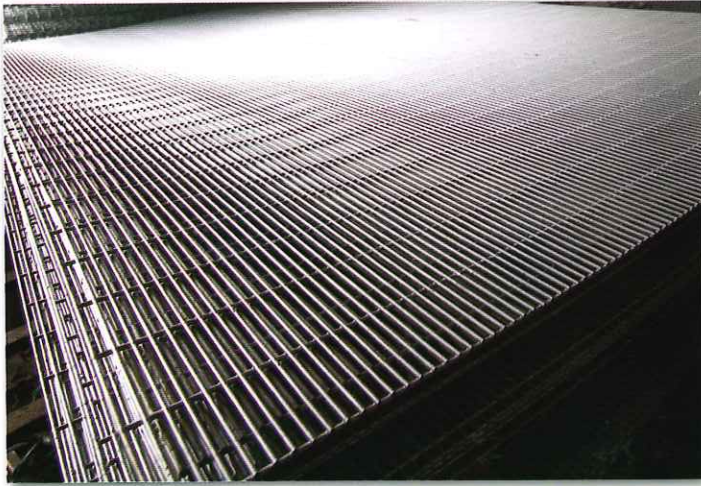

WT ANTI CLIMB FENCE

Highly regarded as the highest degree of physical perimeter protection, (most difficult fence to penetrate).