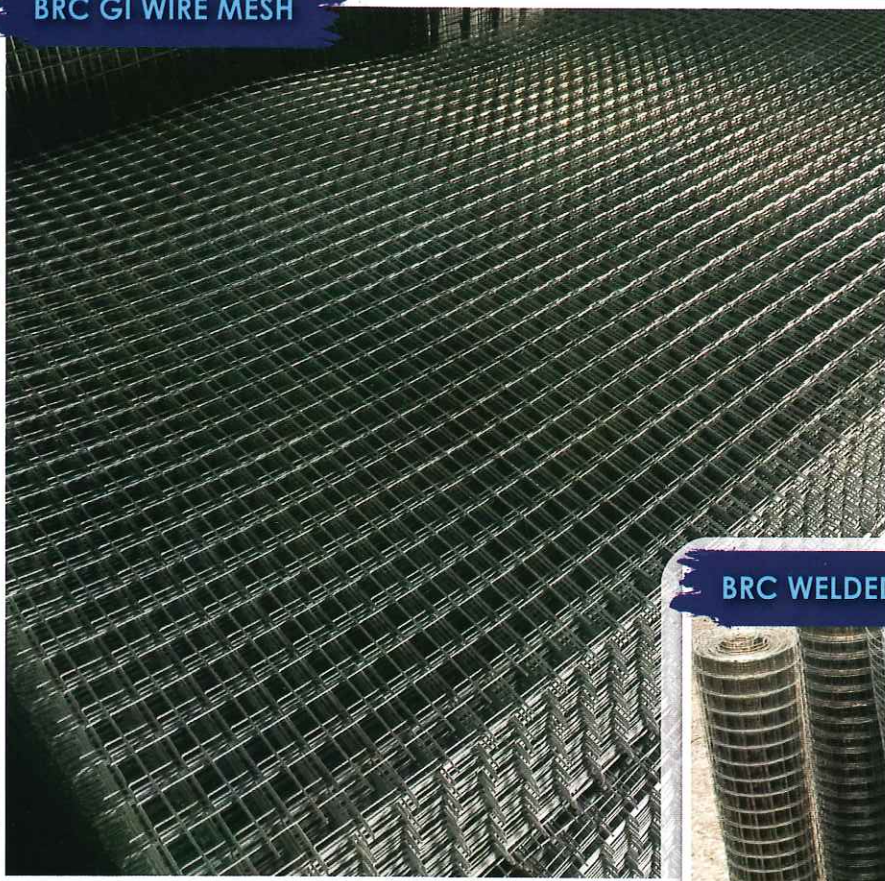

BRC WELDED MESH

BRC GI WIRE MESH