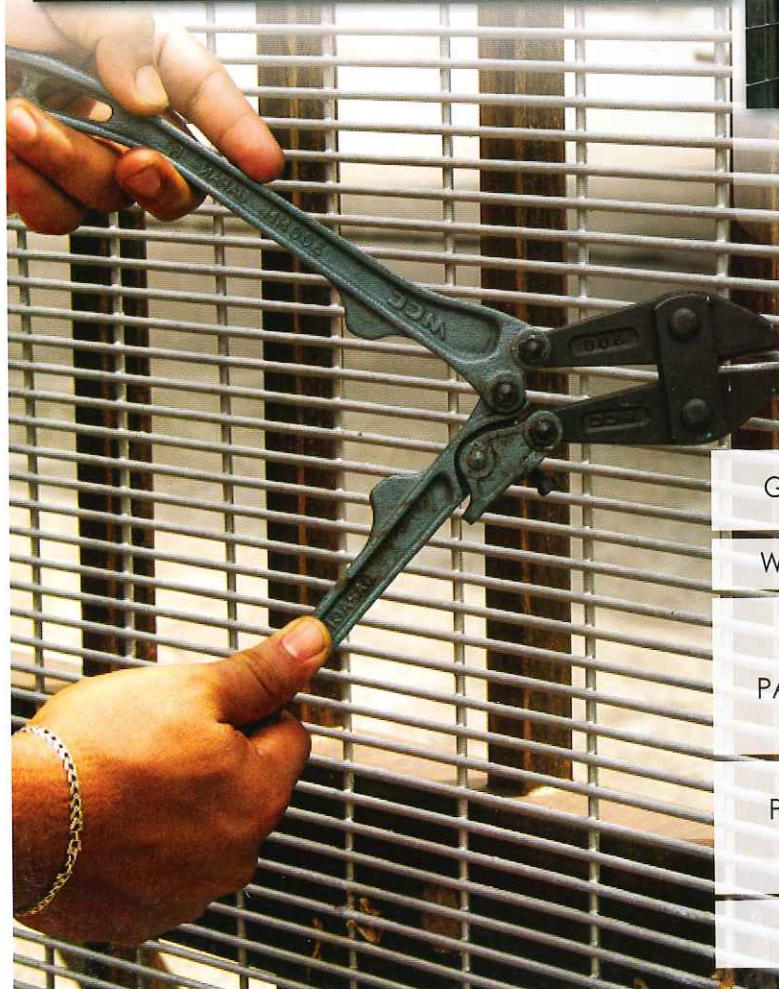

Applications for

Gated Community

Landscape

Commercial Complex

Playground & Amusement Park

Stadium

WT ANTI CLIMB FENCE

Highly regarded as the highest degree of physical perimeter protection, (most difficult fence to penetrate).