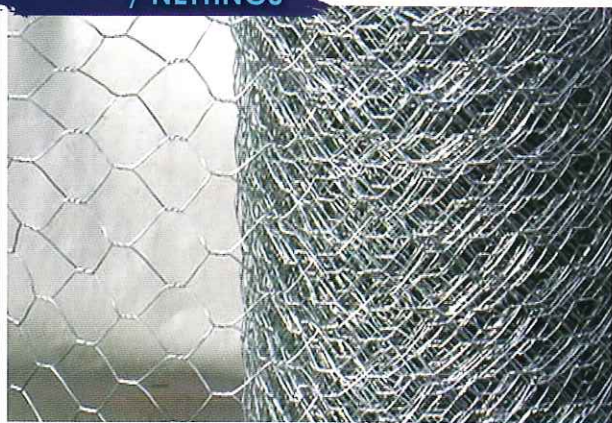

BRC WELDED MESH

CHICKEN MESH / NETTINGS

WT ECO GRASS

Tired of mowing, watering and landscape maintenance?

WHY NOT TRY WT ECO GRASS TODAY?

WT Eco Grass is an eco friendly premium synthetic grass that is widely used in major landscape design both indoor and outdoor for gardens, childcare, offices, playground, and in-home interior fitting for a softer touch.