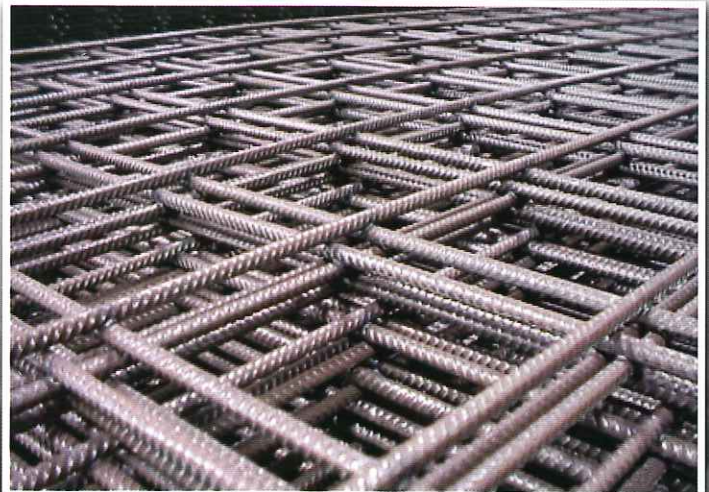

BRC WIRE MESH

BRC HARD DRAWN